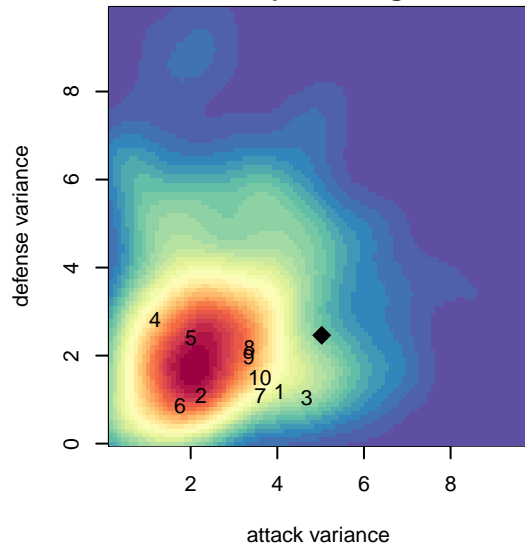

# NSC Galaxy B03

Northshore SC  
Woodinville, WA  
B03 total strength=296  
attack=0.27 defense=0.11  
fall league = NPSL B11D2

alt names used:  
NSC Galaxy  
NSC Galaxy

Venues played:  
2014 Shoreline Classic BU11  
2014 Puyallup Valley Kick-off U11  
2014 NPSL B11D2  
2014 Founders Cup B03

**attack and defense variance (black dot)  
relative to other teams  
and top 10 in region**

**attack and defense rating  
relative to others at age  
and all opponents in last 13 months**

**Performance relative to 13 month average**