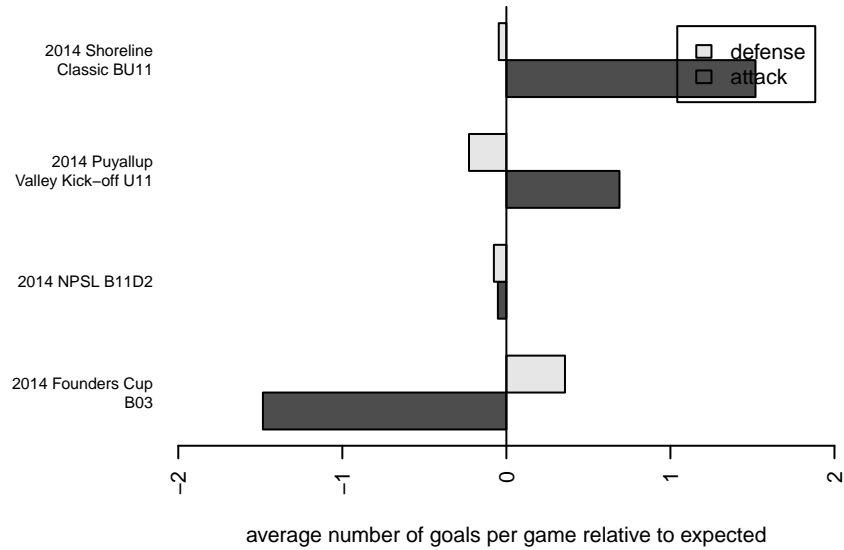

# NSC Galaxy B03

Northshore SC  
Woodinville, WA  
B03 total strength=296  
attack=0.27 defense=0.11  
fall league = NPSL B11D2

alt names used:  
NSC Galaxy  
NSC Galaxy

Venues played:  
2014 Shoreline Classic BU11  
2014 Puyallup Valley Kick-off U11  
2014 NPSL B11D2  
2014 Founders Cup B03

**attack and defense variance (black dot)  
relative to other teams  
and top 10 in region**

**attack and defense rating  
relative to others at age  
and all opponents in last 13 months**

**Performance relative to 13 month average**