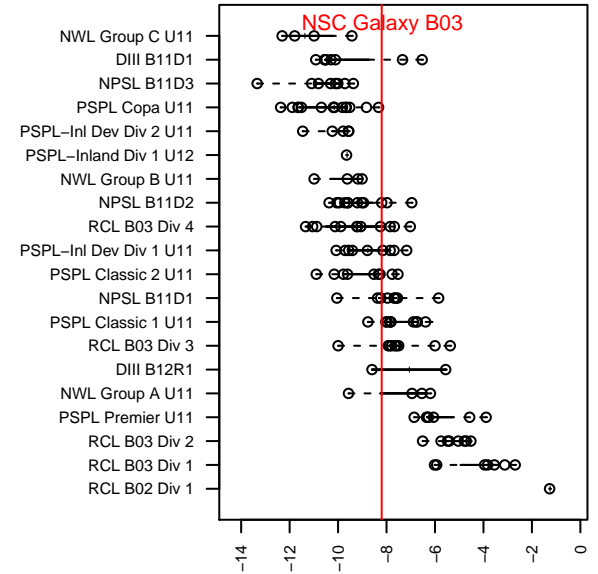

# NSC Galaxy B03

Northshore SC  
Woodinville, WA  
B03 total strength=296  
attack=0.27 defense=0.11  
fall league = NPSL B11D2

alt names used:  
NSC Galaxy  
NSC Galaxy

Venues played:  
2014 Shoreline Classic BU11  
2014 Puyallup Valley Kick-off U11  
2014 NPSL B11D2  
2014 Founders Cup B03

**attack and defense variance (black dot)  
relative to other teams  
and top 10 in region**

**attack and defense rating  
relative to others at age  
and all opponents in last 13 months**

**Performance relative to 13 month average**