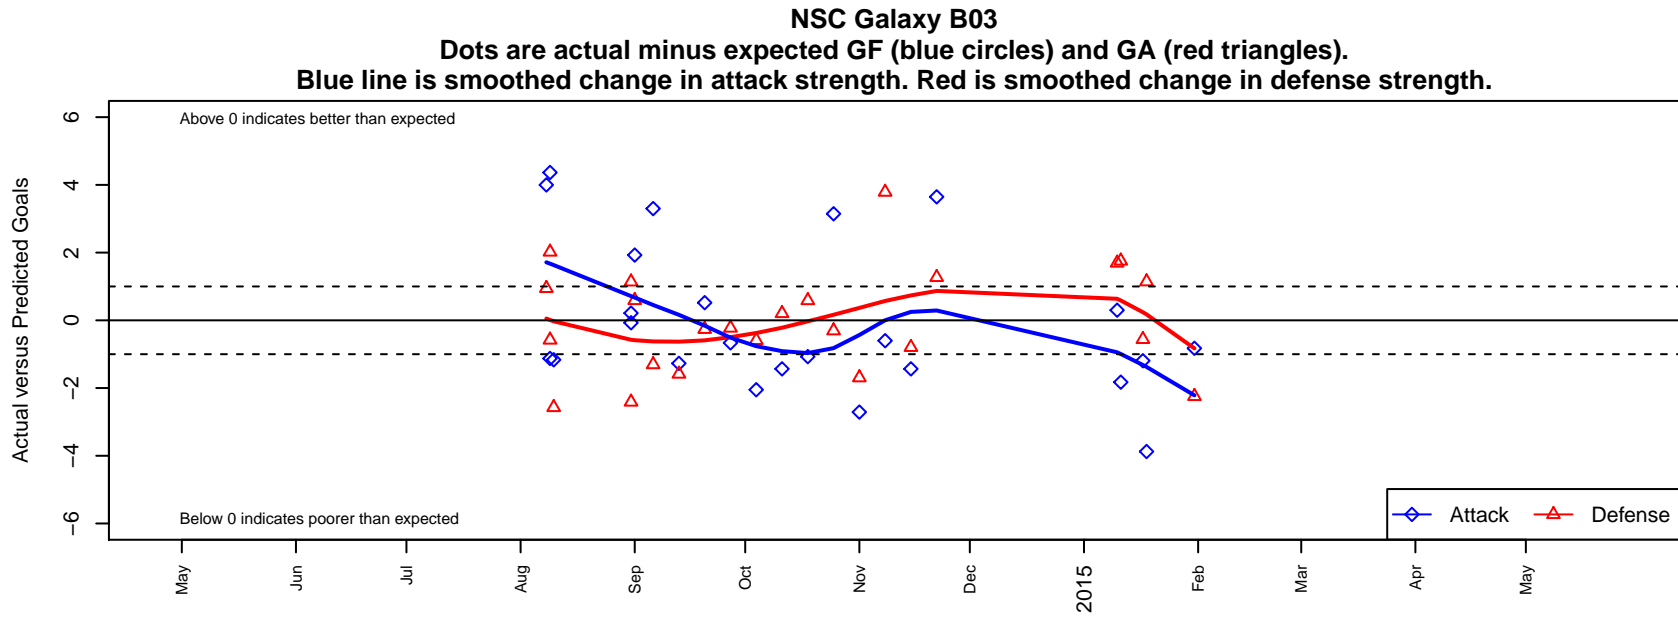

# NSC Galaxy B03

Northshore SC  
Woodinville, WA  
B03 total strength=296  
attack=0.27 defense=0.11  
fall league = NPSL B11D2

alt names used:  
NSC Galaxy  
NSC Galaxy

Venues played:  
2014 Shoreline Classic BU11  
2014 Puyallup Valley Kick-off U11  
2014 NPSL B11D2  
2014 Founders Cup B03

**attack and defense variance (black dot)  
relative to other teams  
and top 10 in region**

**attack and defense rating  
relative to others at age  
and all opponents in last 13 months**

**Performance relative to 13 month average**