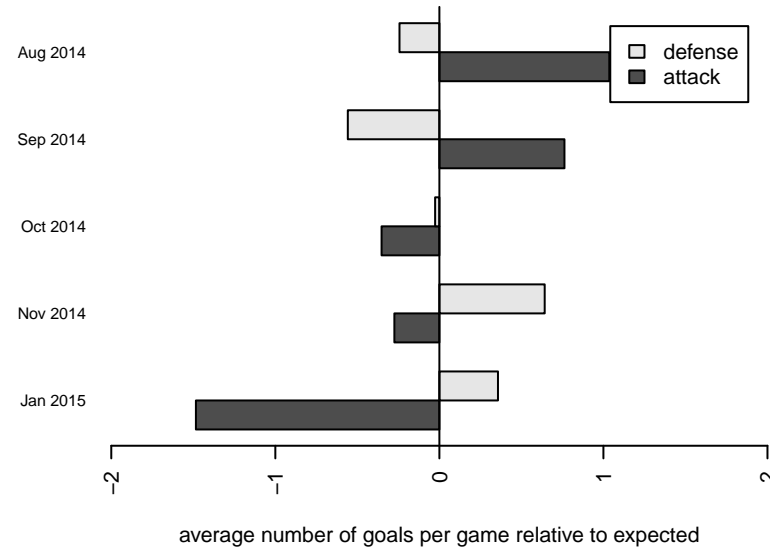

Performance relative to 13 month average